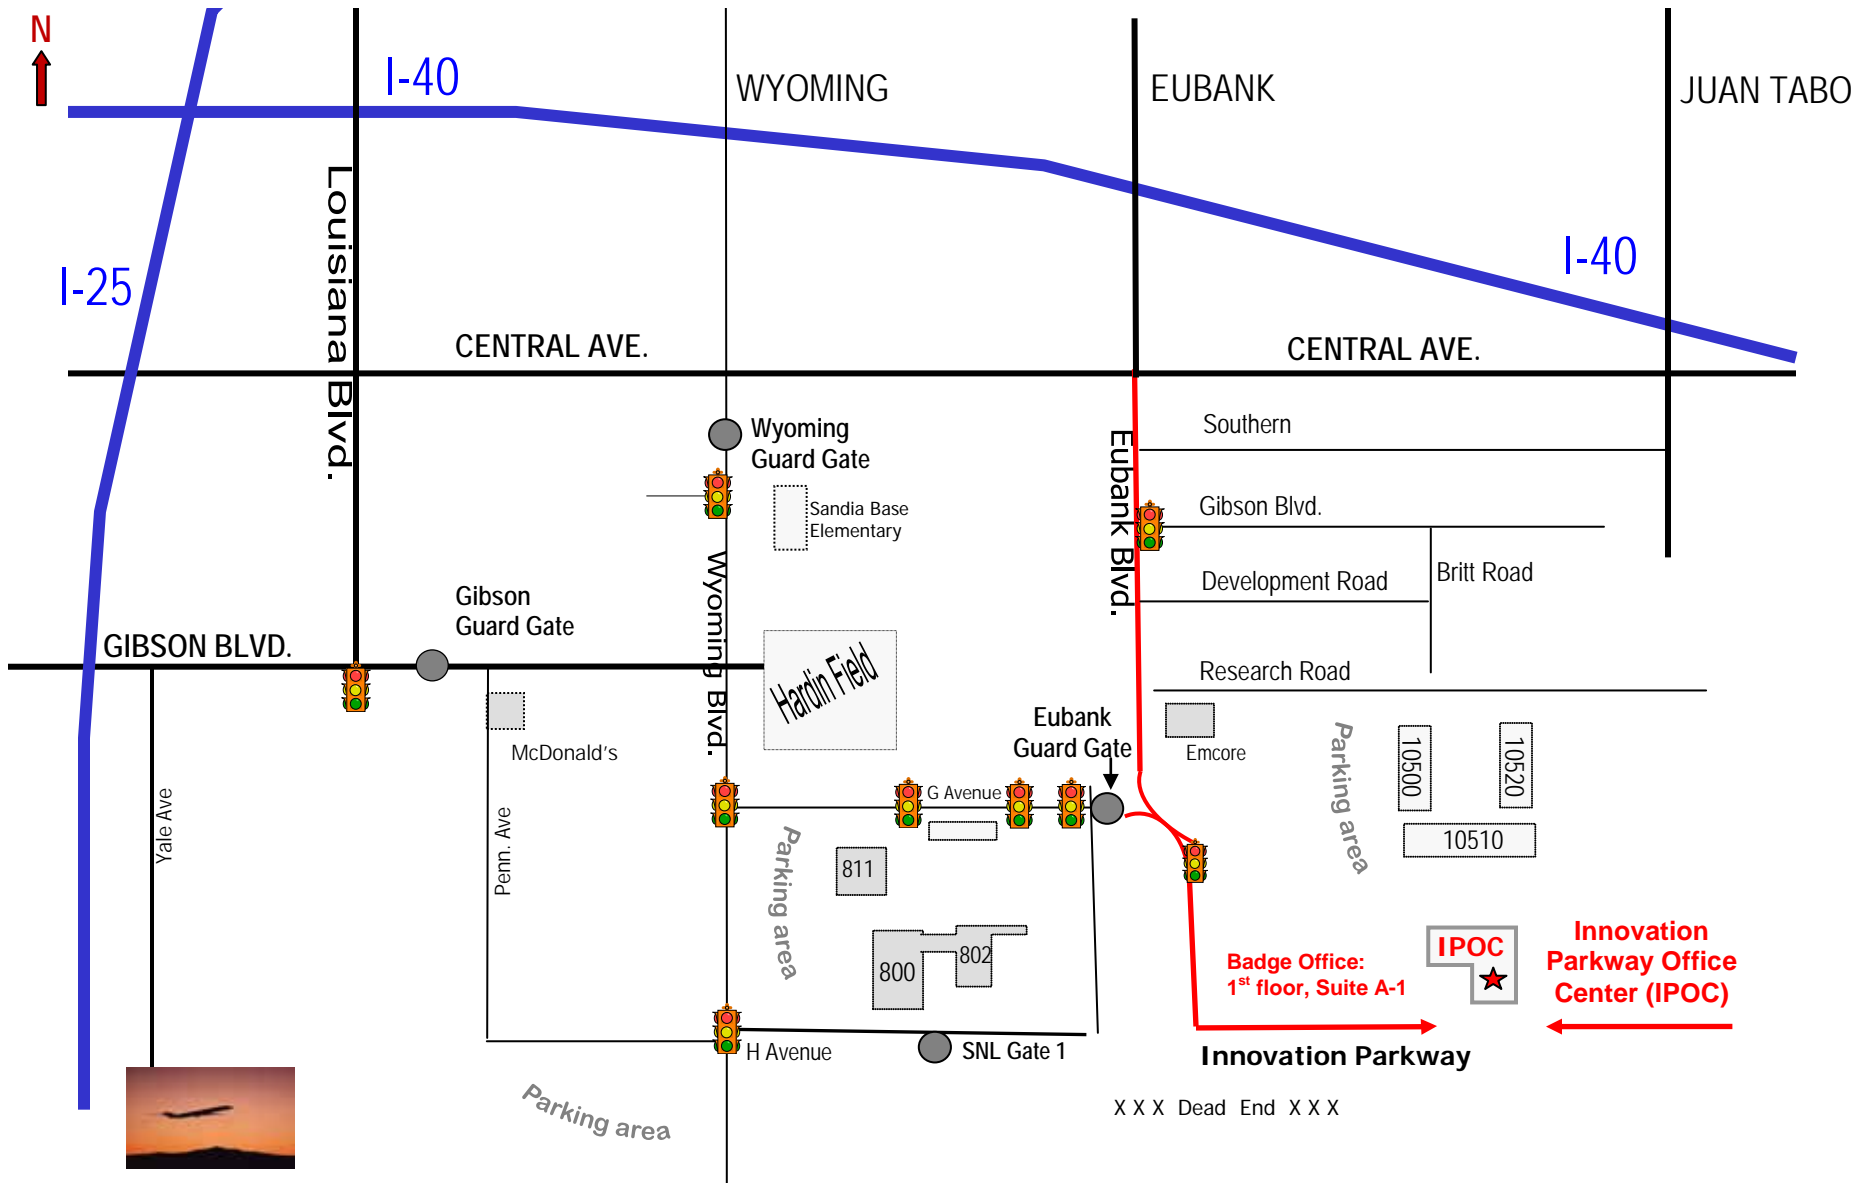

# Map to Sandia Badge Office via Eubank Blvd

Proceed southbound on Eubank Blvd, stay in the far left lane and continue south to dead-end, turn left onto Innovation Parkway and then turn right. The Sandia Badge Office is located on the 1<sup>st</sup> floor of the Innovation Parkway Office Center (IPOC) in Suite A-1 (inside the main entrance, on the left).

Albuquerque International Airport

X X X Dead End X X X