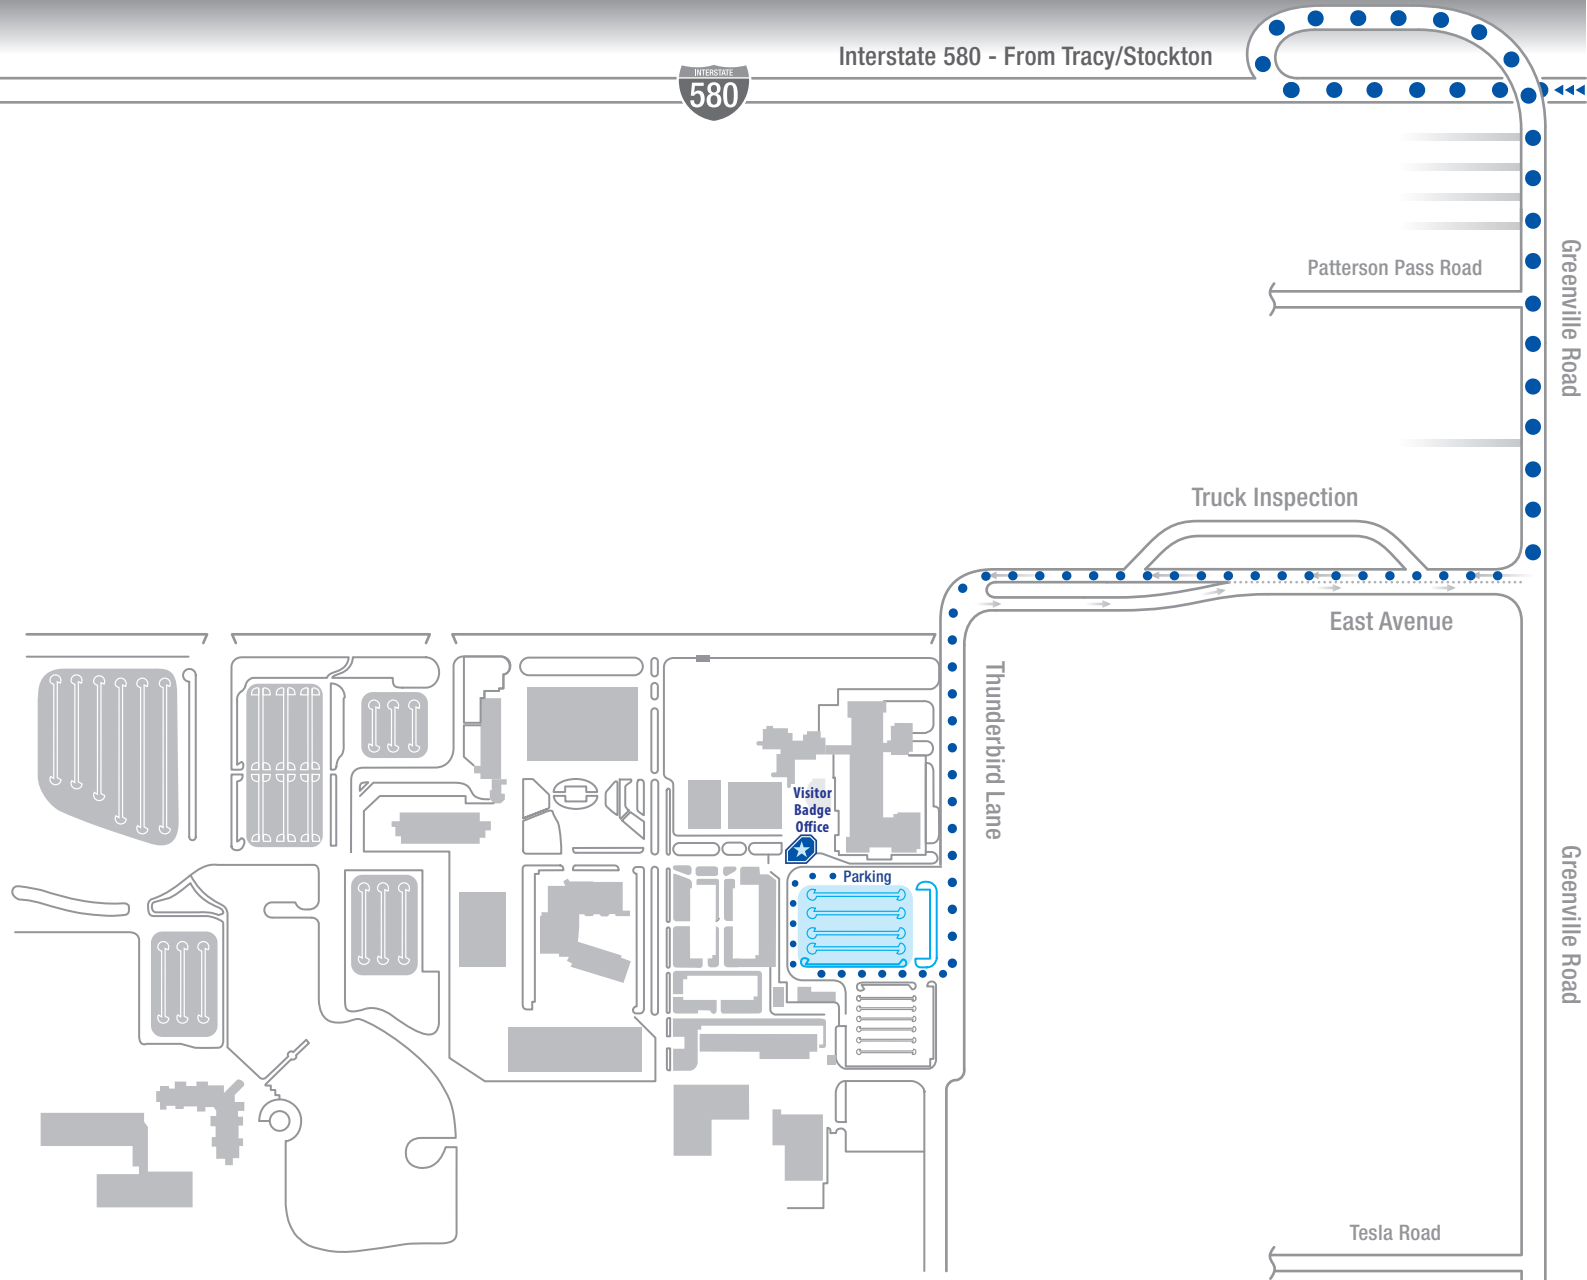

Directions to the Sandia/CA - Visitor Badge Office

Interstate 580 - Oakland/San Francisco, Traveling Eastbound

- Exit Vasco Road South
- Continue traveling South on Vasco Road for 1.1 miles
- Turn left onto Patterson Pass Road
- Continue traveling East on Patterson Pass Road for 1.2 miles
- Turn right onto Greenville Road
- Continue traveling South on Greenville Road for 1.1 miles
- Turn right onto East Avenue
- Follow the road as it turns left onto Thunderbird Lane
- Turn right into second parking lot entry
- Park in visitor designated parking
- Proceed to the Visitor Badge Office to be badged

Sandia National Laboratories

Sandia National Laboratories
7011 East Avenue
Livermore, CA 94551

Directions to the Sandia/CA - Visitor Badge Office

Interstate 580 - Tracy/Stockton, Traveling Westbound

- Exit Greenville Road
- Continue traveling South on Greenville Road for 2 miles
- Turn right onto East Avenue
- Follow the road as it turns left onto Thunderbird Lane
- Turn right into second parking lot entry
- Park in visitor designated parking
- Proceed to the Visitor Badge Office to be badged